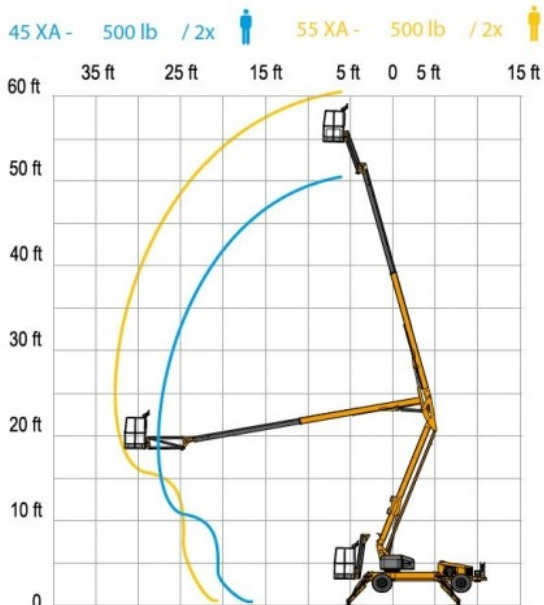

## Specifications

Haulotte 45XA	
Working Height	52'
Max Platform Height	45'
Reach From Center	27'6" at 20' High
Outrigger Dimensions	12'2"x 11'4"
Stowed Width	66"
Weight Capacity	500 lbs
Unit Weight	4700 lbs
Max Climbing Grade	48 Deg
Onboard Generator	4500 Watts

Two Man Bucket  
Four-Wheel Drive  
Gasoline / Electric  
700 Degree Bucket Rotation  
Upper & Lower Controls  
Nylon Safety Belt Included

\$162 - 4 Hour Minimum  
\$324 - 24 Hour  
\$972 - One Week

\$100 Delivery/Pickup (10 Miles)  
\$75 Trailer Per Day (D Plate)