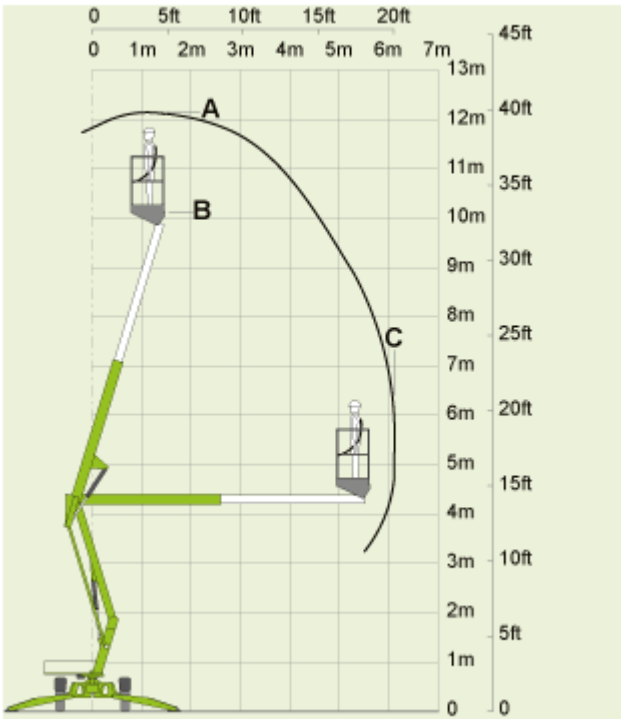

### Specifications

Nifty Lift TM34t	
Working Height	40'
Max Platform Height	34'
Reach From Center	20'
Outrigger Dimensions	11' 8"
Stowed Width	59"
Weight Capacity	500 lbs
Unit Weight	3100 lbs

- Two Man Bucket
- Electric
- 360 Degree Bucket Rotation
- Upper & Lower Controls
- Nylon Safety Belt Included