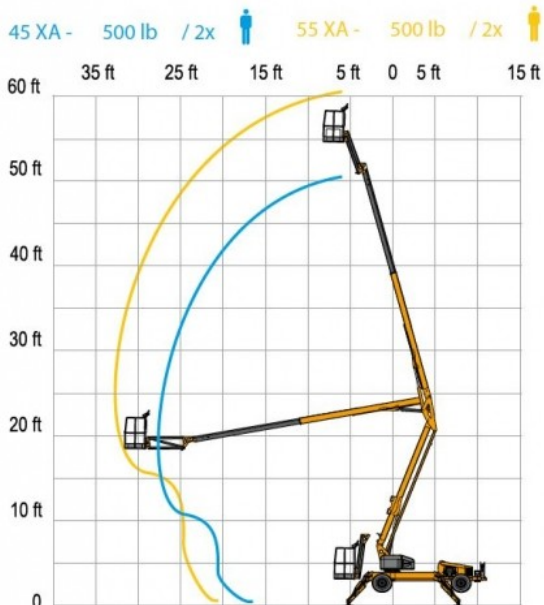

52' Self-Propelled Bucket Lift

ALGONQUIN
847 658 9000
CRYSTAL LAKE
815 455 3232
McHENRY
815 385 3232

Specifications

Haulotte 45XA	
Working Height	52'
Max Platform Height	45'
Reach From Center	27'6" at 20' High
Outrigger Dimensions	12'2"x 11'4"
Stowed Width	66"
Weight Capacity	500 lbs
Unit Weight	4700 lbs
Max Climbing Grade	48 Deg
Onboard Generator	4500 Watts

Two Man Bucket
Four-Wheel Drive
Gasoline / Electric
700 Degree Bucket Rotation
Upper & Lower Controls
Nylon Safety Belt Included

\$162 - 3 Hour Minimum
\$54 - Per Hour After Minimum
\$324 - 24 Hour
\$972 - One Week